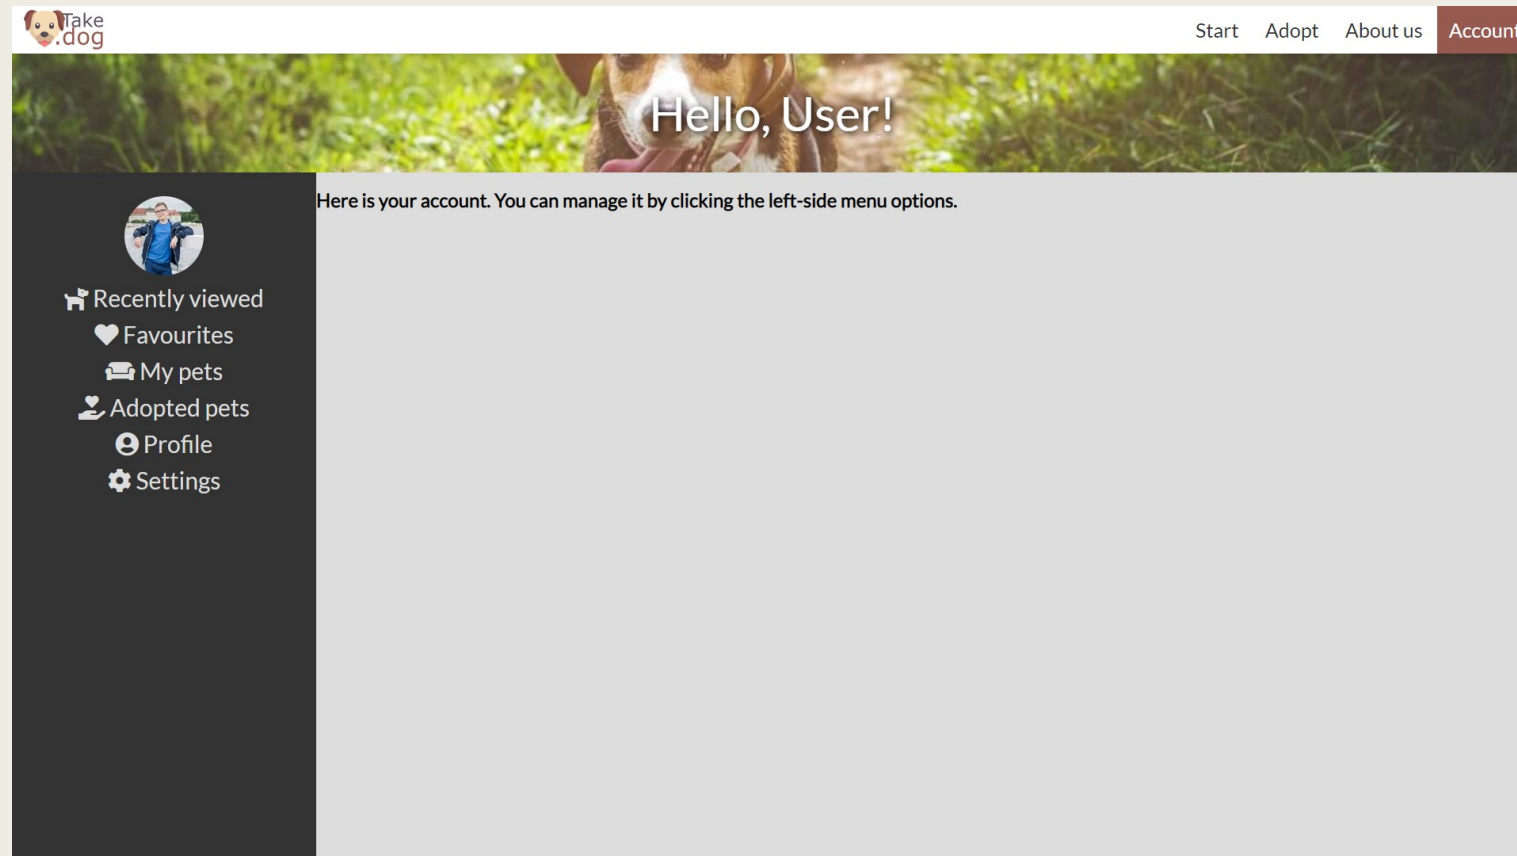

Our powerful user manager allows you to browse recently viewed, yours and favourite pets. You can also manage your account.