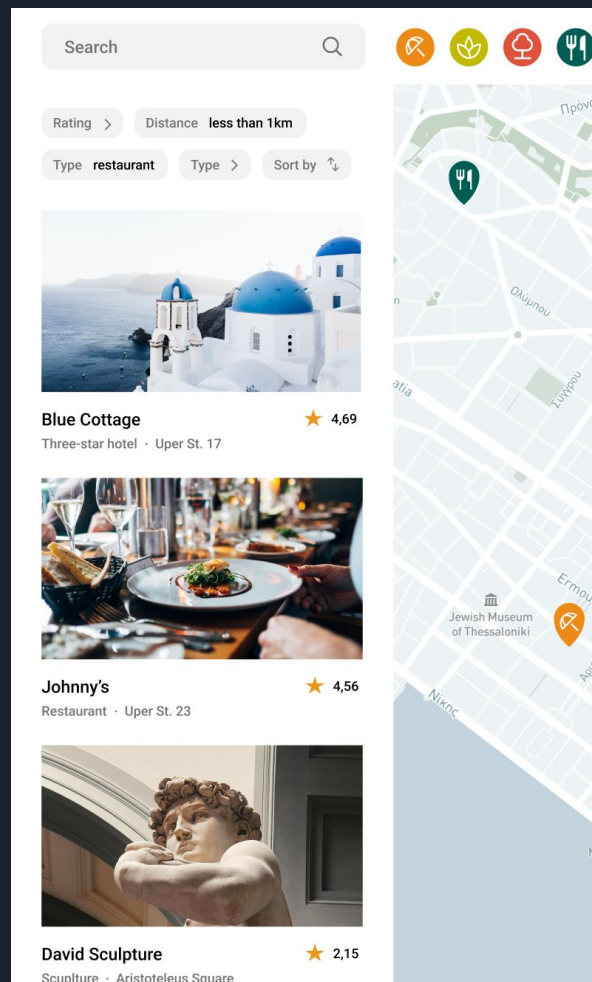

What is it?

Functional requirements

- Displaying a map with notable places marked on it
- Displaying details about a particular location
- Searching for locations by their name, address, type and description
- Filtering locations by their type on the map
- Adding and viewing opinions about particular places
- A list of predefined paths, which contain the most interesting places of given category

Select

← res ×

Rating > Distance less than 1km

Type restaurant Type > Sort by ↕

Blue Cottage ★ 4,69
Three-star hotel · Uper St. 17

Johnny's ★ 4,56
Restaurant · Uper St. 23

Incredible beaches Change path

15% finished

Spend the best time of your life in Thessaloniki.
Discover the most beautiful beaches... [read more](#)

Blue lagoon ★ 4,87
Coral reef · Aristoteleus Street

Mark not visited

Aqua bay ★ 3,53