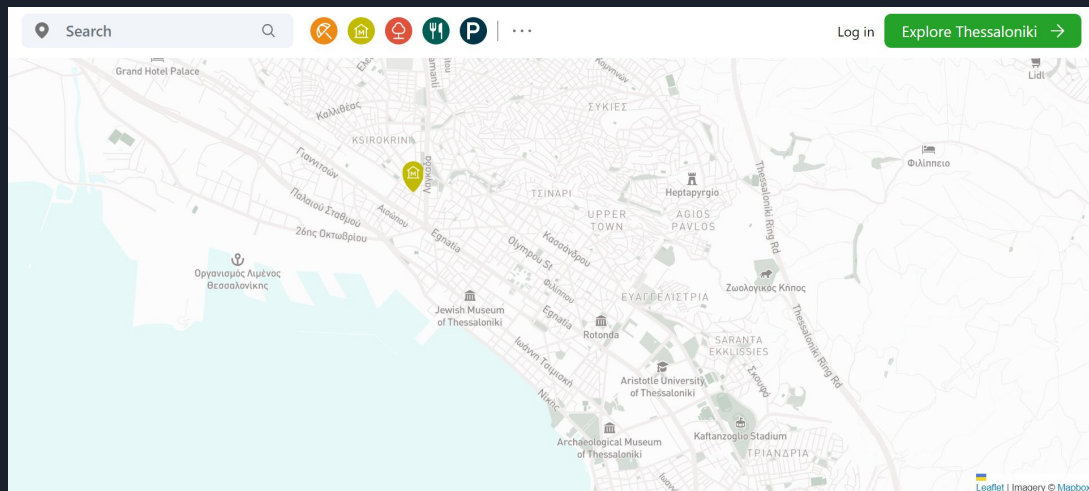

What is it?

Functional requirements

- Displaying a map with notable places marked on it
- Displaying details about a particular location
- Searching for locations by their name, address, type and description
- Filtering locations by their type on the map
- Adding and viewing opinions about particular places
- A list of predefined paths, which contain the most interesting places of given category

Select

← res ×

Rating > Distance less than 1km

Type restaurant Type > Sort by ↕

Blue Cottage ★ 4,69
Three-star hotel · Uper St. 17

Johnny's ★ 4,56
Restaurant · Uper St. 23

Incredible beaches Change path

15% finished

Spend the best time of your life in Thessaloniki.
Discover the most beautiful beaches... [read more](#)

Blue lagoon ★ 4,87
Coral reef · Aristoteleus Street

Mark not visited

Aqua bay ★ 3,53